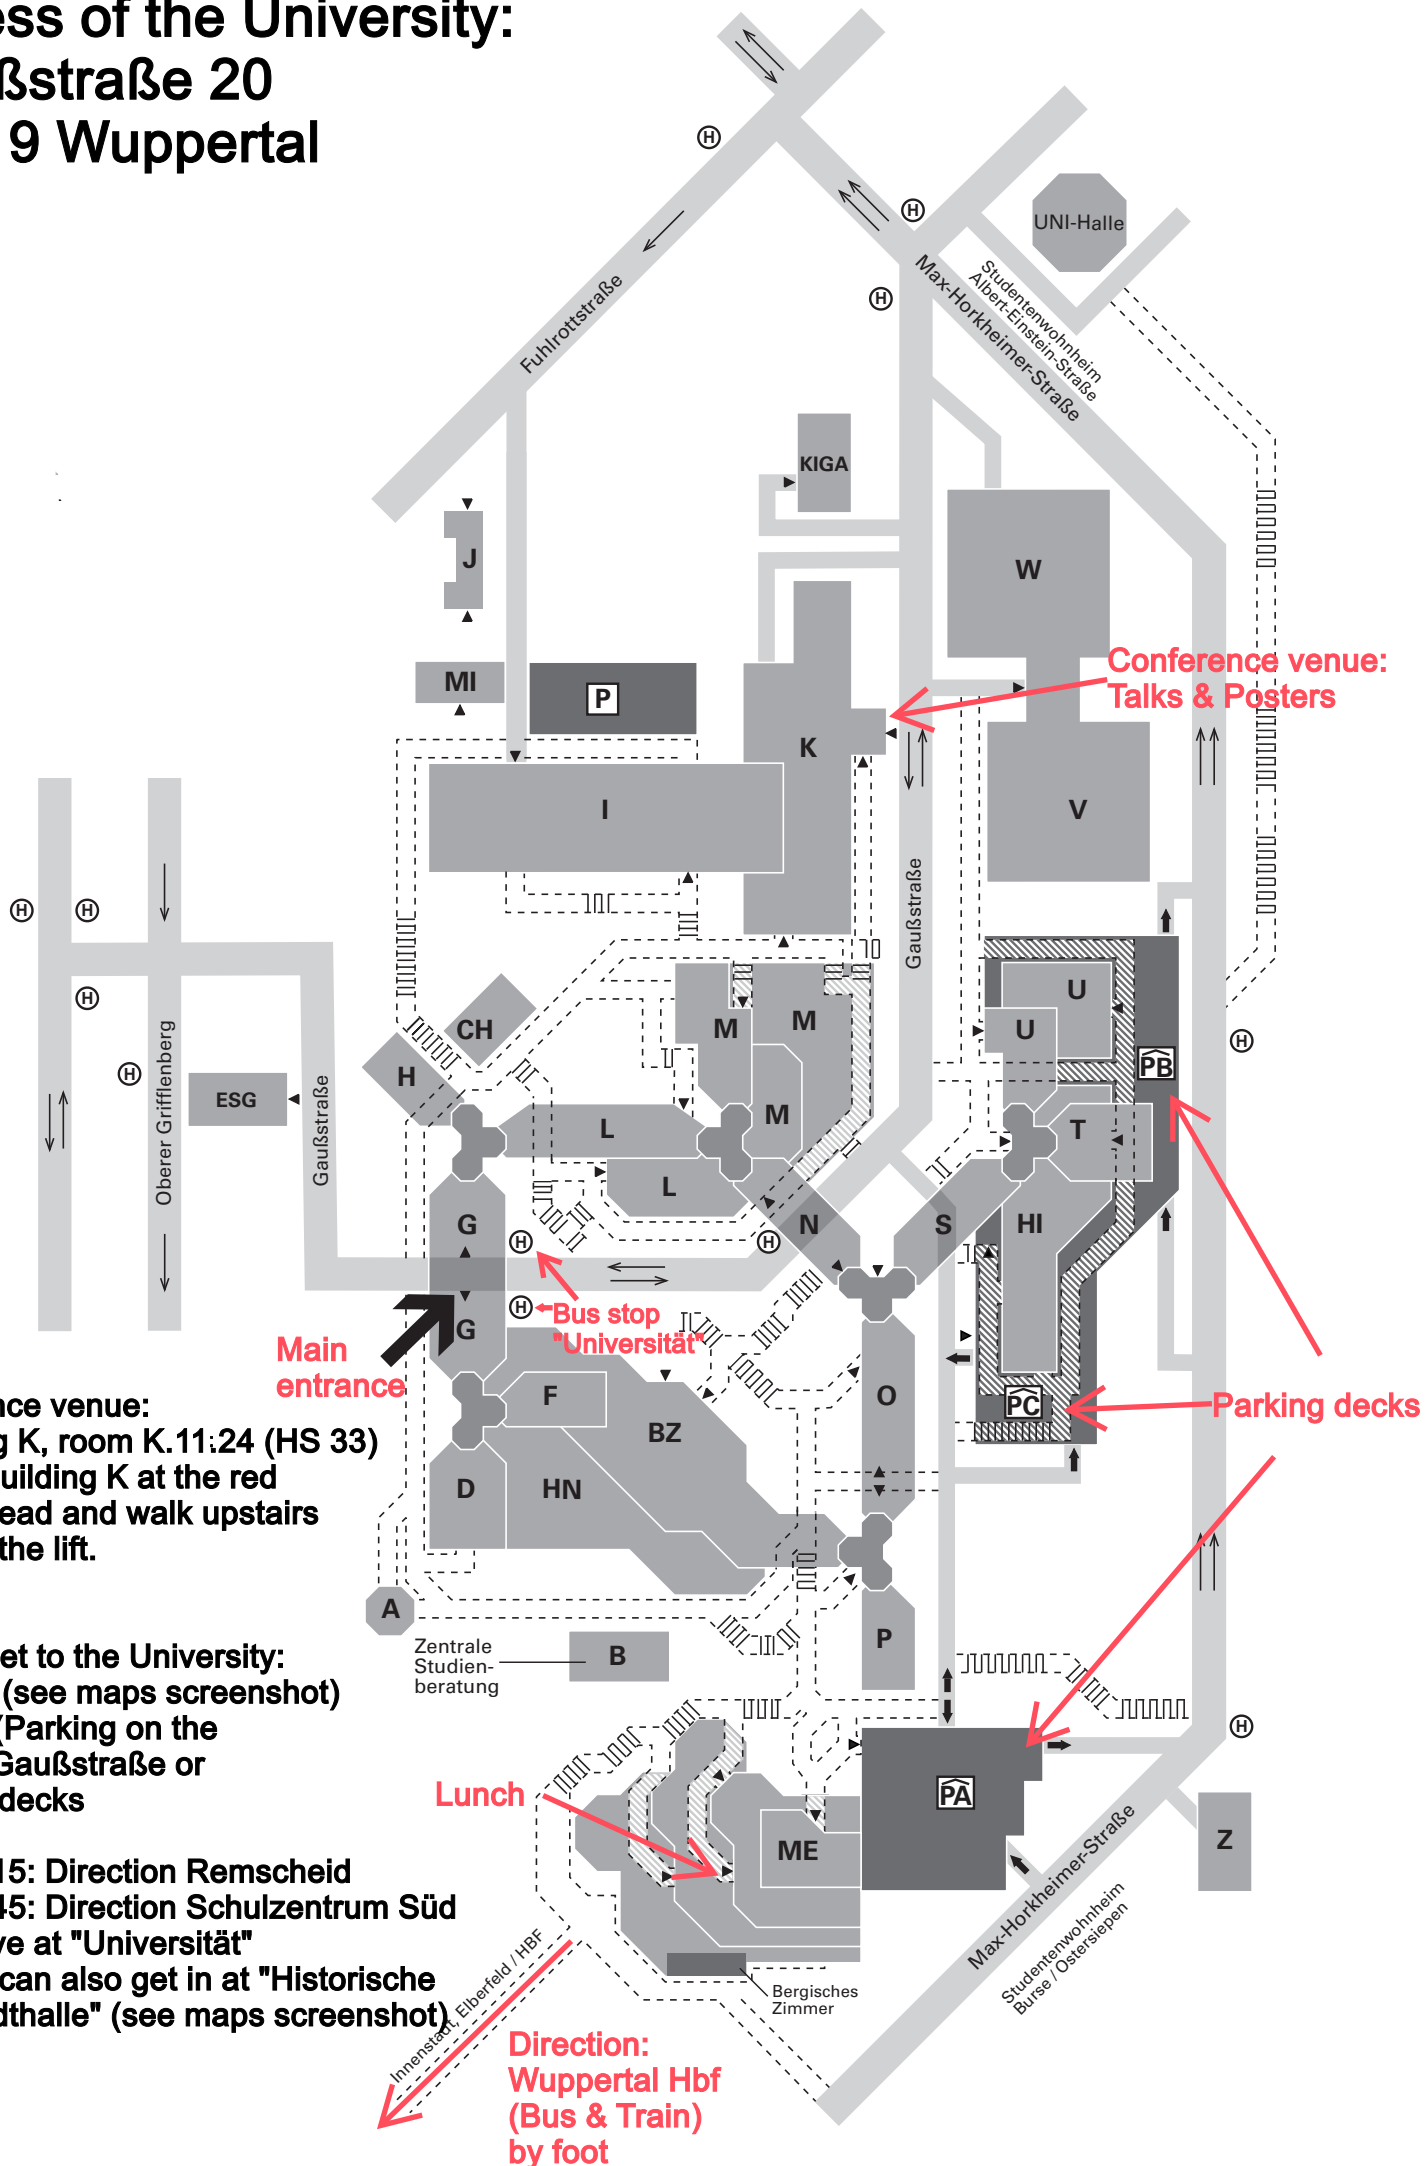

Address of the University:
Gaußstraße 20
42119 Wuppertal

**Conference venue:
 Talks & Posters**

**Main
 entrance**

**Bus stop
 "Universität"**

Parking decks

Lunch

**Direction:
 Wuppertal Hbf
 (Bus & Train)
 by foot**

Conference venue:
 - Building K, room K.11:24 (HS 33)
 - Enter Building K at the red arrow head and walk upstairs or take the lift.

How to get to the University:
 - By foot (see maps screenshot)
 - By car (Parking on the street Gaußstraße or parking decks)
 - By bus:
 Bus 615: Direction Remscheid
 Bus 645: Direction Schulzentrum Süd
 - Leave at "Universität"
 - You can also get in at "Historische Stadthalle" (see maps screenshot)